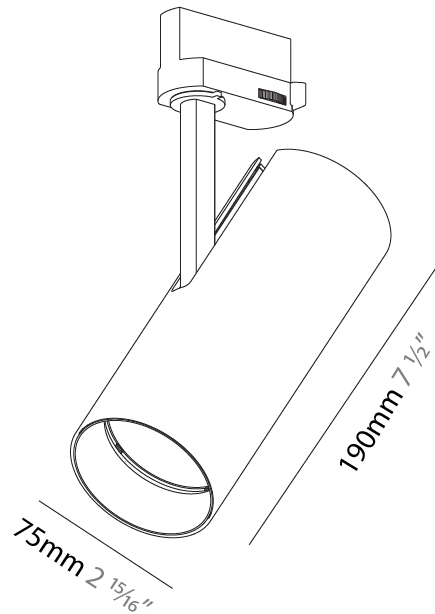

GENERAL

Series: Imagine
Subseries: Imagine 75
Brand: Prolicht
Division: Architectural
Mounting Type: Track
Mounting Location: Ceiling
Subcategory: Spots

PHYSICAL

Shape: Cylinder
Diameter (mm): 75
Diameter (in): 2 ¹⁵/₁₆
Height (mm): 190
Height (in): 7 ¹/₂
Max. Overall Height (mm): 210
Max. Overall Height (in): 8 ¹/₄
Light Distribution: Adjustable / Direct
Weight (kg): 0.768
Weight (lbs): 1.69
Fixture Finish: SSR / BKV / CWI / CRY / HAB / LAG / UFT / ITA / RUA / RUR / MIC / FTG / MYG / TWT / LOD / PUS / FRO / FUP / KIA / POP / BLS / SPG / MEY / GOH / GUM / CHC / COM / ABZ / JAG / OBR / MOS / ROR
Fixture Material: Aluminum Die Cast

ELECTRICAL

Lamp Type: LED (Zhaga Standard)
Input Wattage (W): 19
Total Output Wattage (W): 17.3
Dimming: Tri-Mode (Non-Dimming and Phase Dimming (120Vac only) and 0-10V Dimming)
Driver Included: Yes
Driver Location: Integrated
Driver Type: Constant Current - Universal
Driver Class: Class 2
Input Voltage (V): 120 - 277
Constant Current (MA): 500

LED

Number of LEDs: 1
Color Temperature (°K): 2700 / 3000 / 3500 / 4000
Max. Delivered Lumen (lm): 1432 / 1492 / 1555 / 1624
CRI: >90 CRI
Lamp Life (hrs): 50000

OPTICAL

Reflector: 16 / 32
Adjustability: Rotational 350°; Tilt 90°

RATINGS AND CERTIFICATIONS

Certified By: Certified for North American Standards
IP rating: IP20