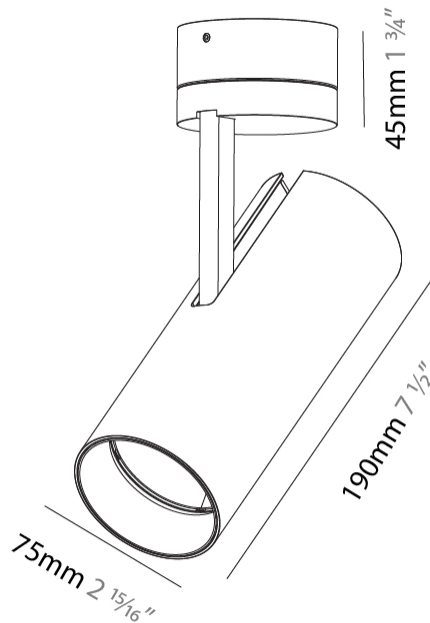

GENERAL

Series: Imagine
Subseries: Imagine 75
Brand: Prolicht
Division: Architectural
Mounting Type: Surface
Mounting Location: Ceiling
Subcategory: Spots

PHYSICAL

Shape: Cylinder
Diameter (mm): 75
Diameter (in): 2 ¹⁵/₁₆
Height (mm): 190
Height (in): 7 ¹/₂
Max. Overall Height (mm): 235
Max. Overall Height (in): 9 ¹/₄
Light Distribution: Adjustable / Direct
Weight (kg): 0.919
Weight (lbs): 2.02
Fixture Finish: SSR / BKV / CWI / CRY / HAB / LAG / UFT / ITA / RUA / RUR / MIC / FTG / MYG / TWT / LOD / PUS / FRO / FUP / KIA / POP / BLS / SPG / MEY / GOH / GUM / CHC / COM / ABZ / JAG / OBR / MOS / ROR
Fixture Material: Aluminum Die Cast

ELECTRICAL

Lamp Type: LED (Zhaga Standard)
Input Wattage (W): 20.9
Total Output Wattage (W): 19
Dimming: Tri-Mode (Non-Dimming and Phase Dimming (120Vac only) and 0-10V Dimming)
Driver Included: Yes
Driver Location: Integrated
Driver Type: Constant Current - Universal
Driver Class: Class 2
Input Voltage (V): 120 - 277
Constant Current (MA): 500

LED

Number of LEDs: 1
Color Temperature (°K): 2700 / 3000 / 3500 / 4000
Max. Delivered Lumen (lm): 1490 / 1530 / 1607 / 1640
CRI: >90 CRI
Lamp Life (hrs): 50000

OPTICAL

Reflector°: 20 / 25 / 40
Adjustability: Rotational 350°; Tilt 90°

RATINGS AND CERTIFICATIONS

Certified By: Certified for North American Standards
IP rating: IP20