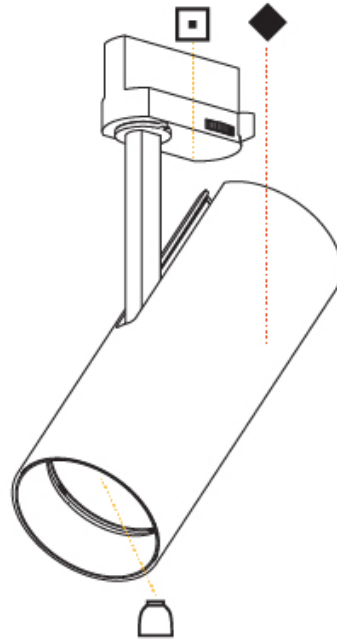

IMAGINE 75 TRACK

A3T039-

PROJECT _____

TYPE _____

SPECIFIER _____

QUANTITY _____

DATE _____

A